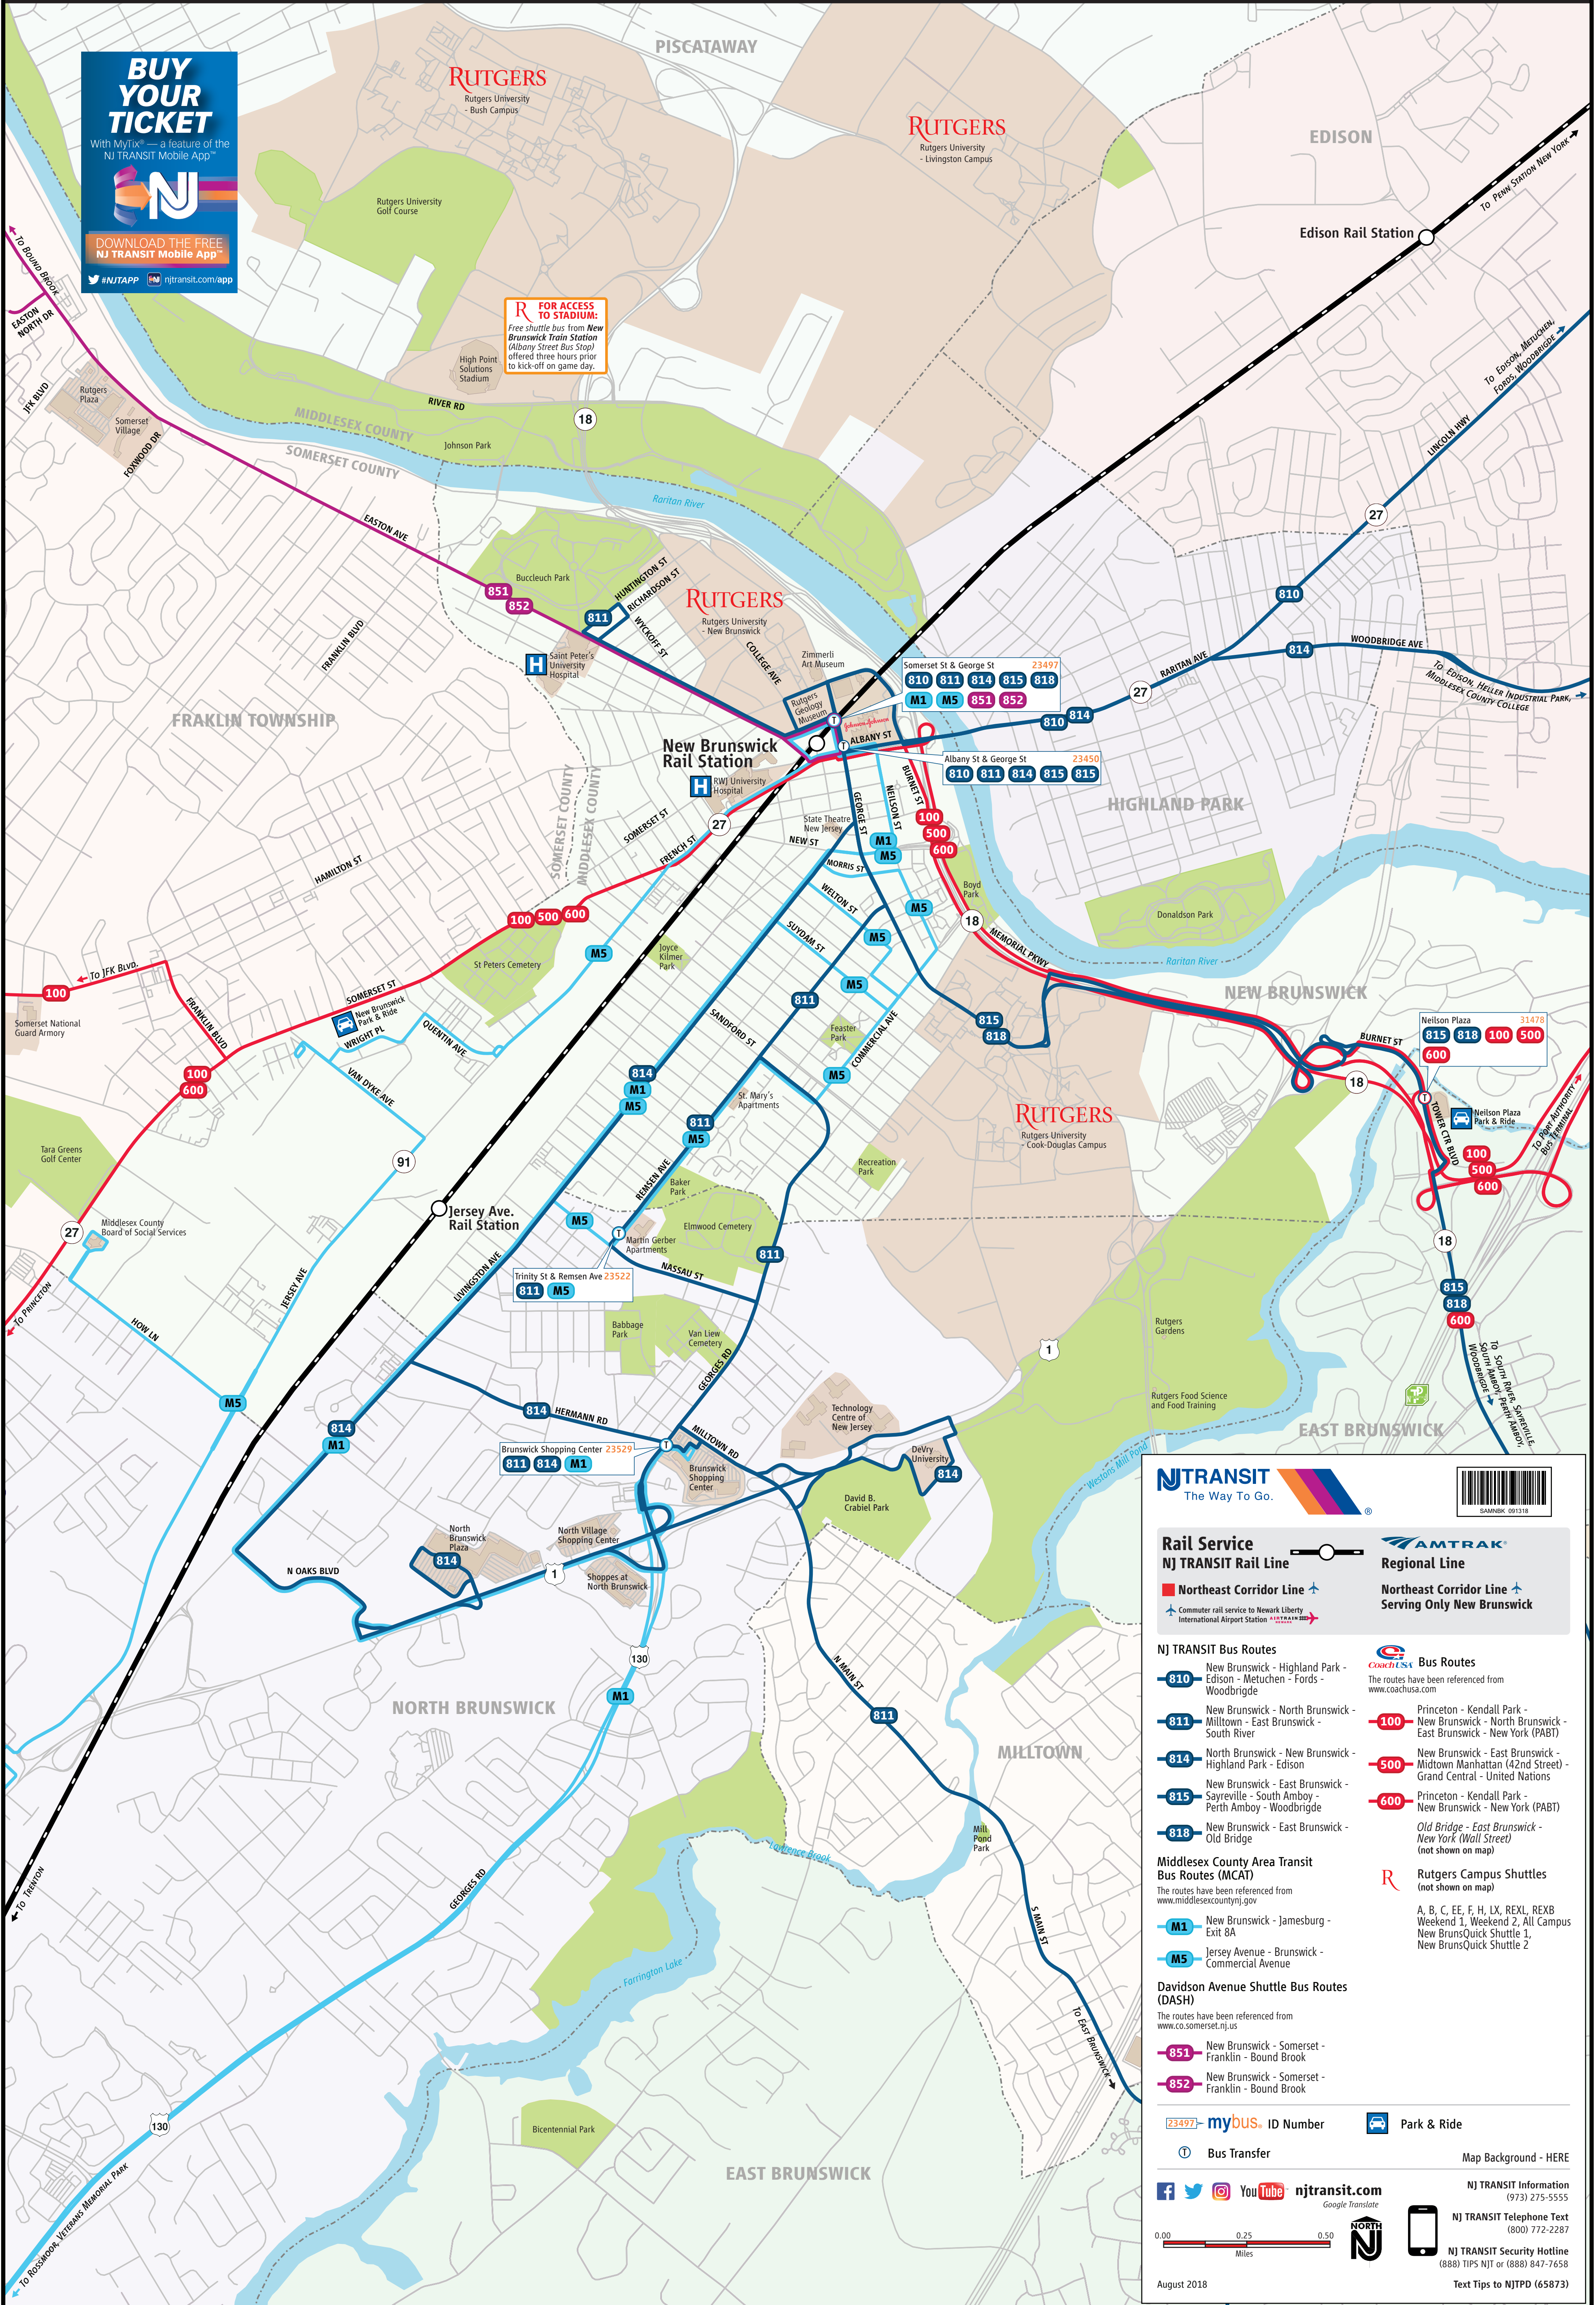

NEW BRUNSWICK STATION

BUY YOUR TICKET
With MyTix™ — a feature of the NJ TRANSIT Mobile App™

DOWNLOAD THE FREE NJ TRANSIT Mobile App

#NJTAPP njtransit.com/app

NJ TRANSIT
The Way To Go.

Rail Service
NJ TRANSIT Rail Line

Regional Line
Northeast Corridor Line

NJ TRANSIT Bus Routes

- 810 New Brunswick - Highland Park - Edison - Metuchen - Fords - Woodbridge
- 811 New Brunswick - North Brunswick - Milltown - East Brunswick - South River
- 814 North Brunswick - New Brunswick - Highland Park - Edison
- 815 New Brunswick - East Brunswick - Sayreville - South Amboy - Perth Amboy - Woodbridge
- 818 New Brunswick - East Brunswick - Old Bridge

Middlesex County Area Transit Bus Routes (MCAT)

- M1 New Brunswick - Jamesburg - Exit 8A
- M5 Jersey Avenue - Brunswick - Commercial Avenue

Davidson Avenue Shuttle Bus Routes (DASH)

- 851 New Brunswick - Somerset - Franklin - Bound Brook
- 852 New Brunswick - Somerset - Franklin - Bound Brook

Coach USA Bus Routes

- 100 Princeton - Kendall Park - New Brunswick - North Brunswick - East Brunswick - New York (PABT)
- 500 New Brunswick - East Brunswick - Midtown Manhattan (42nd Street) - Grand Central - United Nations
- 600 Princeton - Kendall Park - New Brunswick - New York (PABT)

Old Bridge - East Brunswick - New York (Wall Street) (not shown on map)

R Rutgers Campus Shuttles (not shown on map)

- A, B, C, EE, F, H, LX, REXL, REXB Weekend 1, Weekend 2, All Campus
- New BrunsQuick Shuttle 1, New BrunsQuick Shuttle 2

mybus. ID Number 23497

Bus Transfer

Park & Ride

Map Background - HERE

NJ TRANSIT Information
(973) 275-5555

NJ TRANSIT Telephone Text
(800) 772-2287

NJ TRANSIT Security Hotline
(888) TIPS NJT or (888) 847-7658

Text Tips to NJTPD (65873)

August 2018