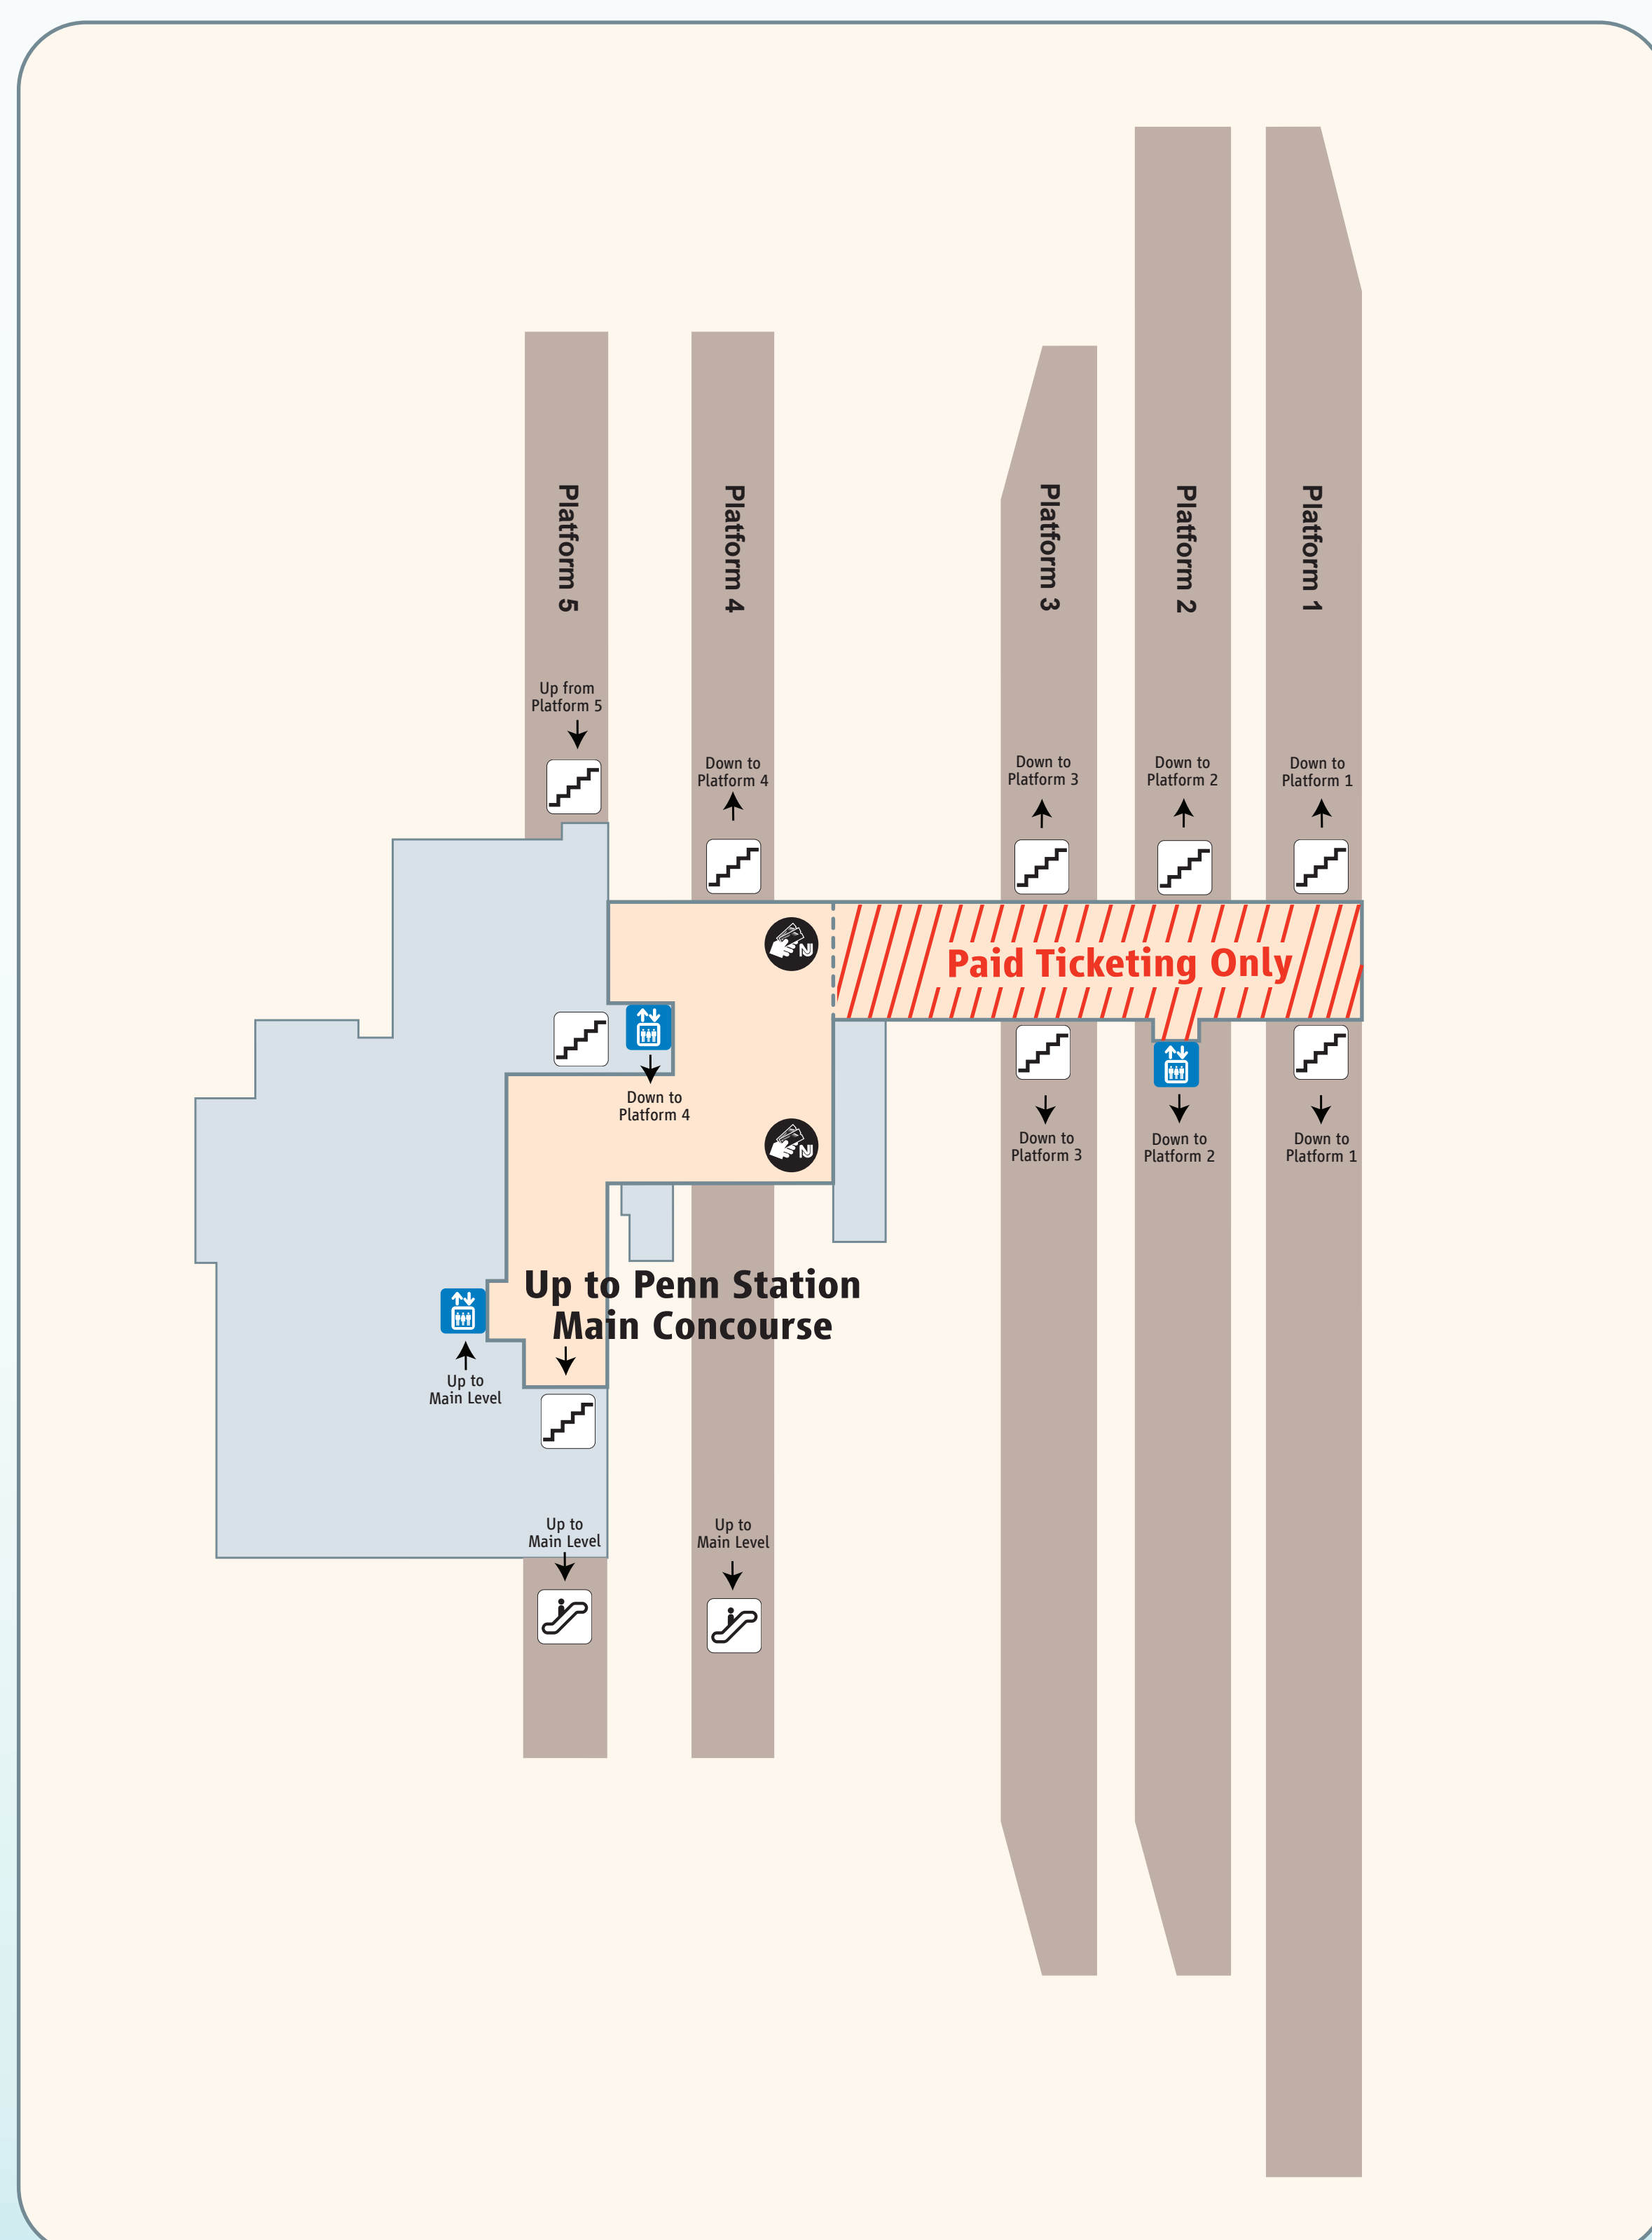

### CONNECTING BUS SERVICE TO LOCAL AREA DESTINATIONS

Consult time tables at [www.njtransit.com](http://www.njtransit.com) for times

- LEGEND**
- RETAIL
  - FOOD
  - SERVICES
  - VACANT
  - WOMEN'S RESTROOM
  - MEN'S RESTROOM
  - ATM MACHINE
  - ELEVATOR TO PLATFORM
  - ENTRANCE/EXIT TO STREET
  - ENTRANCE TO PATH
  - STAIRS
  - ESCALATORS
  - PAY PHONE
  - TICKET OFFICE
  - TICKET VENDING MACHINE (TVM)
  - BAGGAGE CLAIM
  - INFORMATION
  - POLICE
  - TAXIS
  - BUSES

### CONNECTING NJTRANSIT RAIL SERVICE

- Northeast Corridor** → Trenton, Princeton Junction, New Brunswick, Metuchen, Metropark, Elizabeth, Newark Liberty International Airport, Newark, Secaucus Junction, New York and intermediate points
- North Jersey Coast Line** → Bay Head, Point Pleasant Beach, Belmar, Long Branch, Aberdeen-Matawan, Newark Liberty International Airport, Newark, Hoboken, Secaucus Junction, New York and intermediate points
- Raritan Valley Line** → High Bridge, Raritan, Somerville, Plainfield, Westfield, Newark, Secaucus Junction, New York and intermediate points
- Rail Service to Newark Liberty International Airport Station

### CONNECTING PATH SERVICE

- PATH**  
Hoboken, Midtown, 33rd Street in New York and the World Trade Center with stops in mid-town Manhattan and Jersey City

### CONNECTING LIGHT RAIL SERVICE

- NEWARK light rail**  
Service between Newark Penn Station and business and university areas of Newark en route to Belleville and Bloomfield. The Newark Light Rail Extension offers service between Newark Penn Station and Newark Broad Street Station with stops in the Newark Downtown Business District.