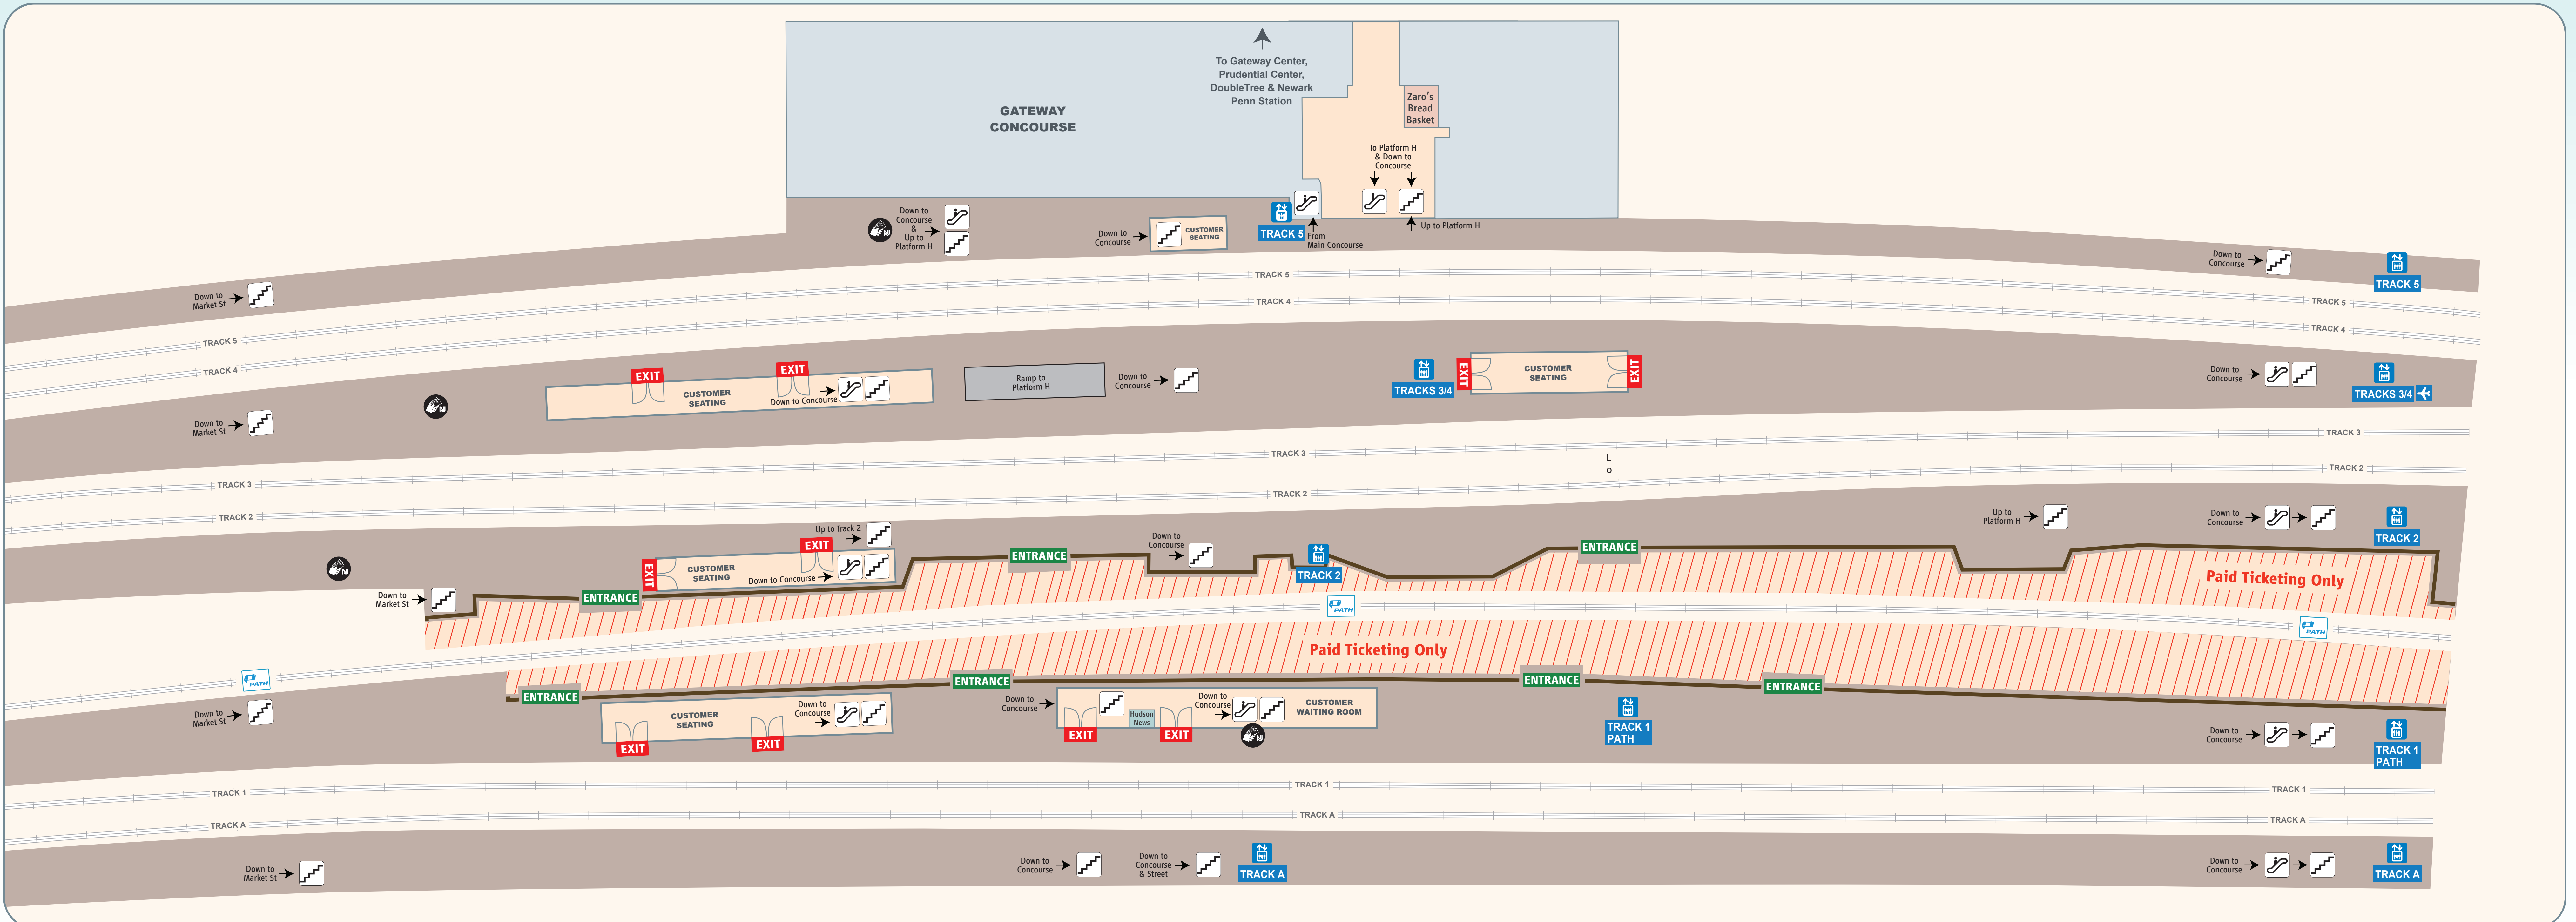

# Newark Penn Station

## Platform (Upper Level)

## Light Rail Mezzanine (Lower Level)

### CONNECTING LIGHT RAIL SERVICE

- NEWARK light rail**  
Service between Newark Penn Station and business and university areas of Newark en route to Belleville and Bloomfield. The Newark Light Rail Extension offers service between Newark Penn Station and Newark Broad Street Station with stops in the Newark Downtown Business District.