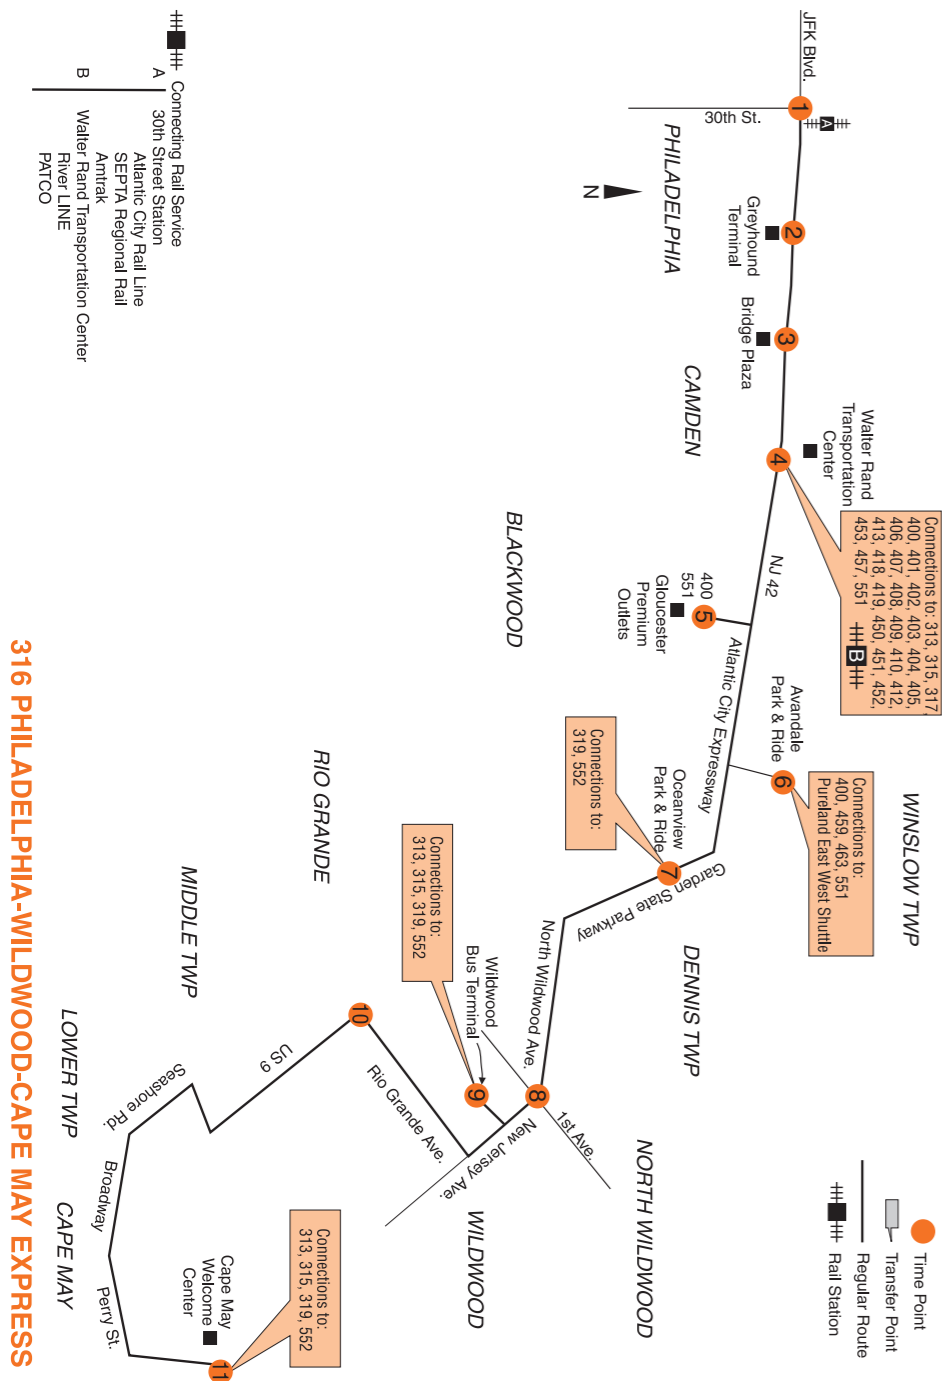

When will your bus arrive?

Call 973-275-5555 or text the 5-digit bus stop ID number to mybus (69287) for real-time and scheduled arrivals at your bus stop.

All trips are operated with lift-equipped buses. NOTE: when traveling into or out of the Port Authority Bus Terminal, please call 1 (973) 275-5555 in advance for the location of an accessible boarding gate.

Weekdays

MAP REFERENCE												
1	2	2	3	4	5	6	7	8	9	9	10	11
830	850	855	905	914	932	943	1033	1050	1058	1103	1111	1131
930	950	955	1005	1014	1032	1043	1133	1150	1158	1203	1211	1231
1130	1150	1155	1205	1214	1232	1243	133	150	158	203	211	231
1230	1250	1255	105	114	132	143	233	250	258	303	311	331
230	250	255	305	314	332	343	433	450	458	503	511	531
330	350	355	405	414	432	443	533	550	558	603	611	631
730	750	755	805	814	832	843	933	950	958	1003	1011	1031

316 PHILADELPHIA-WILDWOOD-CAPE MAY EXPRESS

**take
note**

Important Changes what's new for riders

The 316 line has been restored for the summer, providing express service between Philadelphia and Cape May via Wildwood.

The weekday, Saturday, and Sunday schedules have been adjusted to improve on time performance. Please note some new arrival and departure times.

The 316 service will operate through Labor Day - Monday, September 7, 2020.