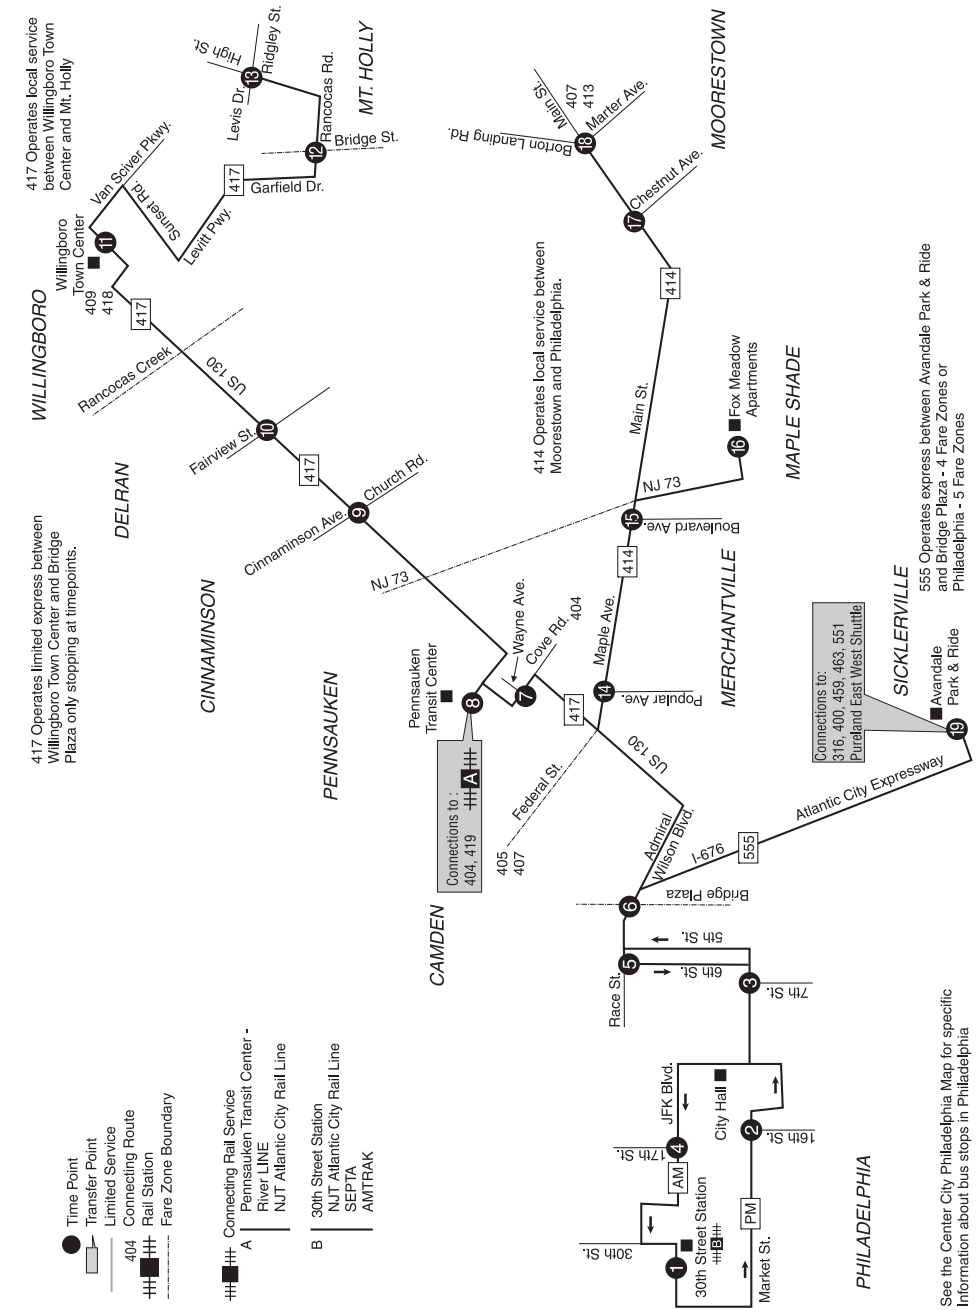

Holiday	414	417	555
New Year's Day - Jan. 1**	No Service	No Service	No Service
Day After New Year's	No Service	No Service	No Service
Martin Luther King Jr. Day	No Service	No Service	No Service
Presidents' Day	No Service	No Service	No Service
Good Friday	Weekday	Weekday	Weekday
Memorial Day	No Service	No Service	No Service
Independence Day - July 4**	No Service	No Service	No Service
Labor Day	No Service	No Service	No Service
Columbus Day	Weekday	Weekday	Weekday
Veterans Day	Regular service	Regular service	Regular service
Wednesday Before Thanksgiving	See website for details	See website for details	See website for details
Thanksgiving Day	No Service	No Service	No Service
Friday After Thanksgiving	No Service	No Service	No Service
Christmas Eve	See website for details	See website for details	See website for details
Christmas Day - Dec. 25**	No Service	No Service	No Service
New Year's Eve	See website for details	See website for details	See website for details

**Observed Holidays - When this holiday falls on a weekend, a special schedule will be operated on the observed holiday. Please check our website at www.njtransit.com to confirm the schedule in effect on holidays.

414 - MOORESTOWN - MERCHANTVILLE - 30TH STREET PHILADELPHIA
417 - MT. HOLLY - WILLINGBORO - 30TH STREET PHILADELPHIA EXPRESS
555 - AVANDALE - 30TH STREET PHILADELPHIA

See the Center City Philadelphia Map for specific information about bus stops in Philadelphia