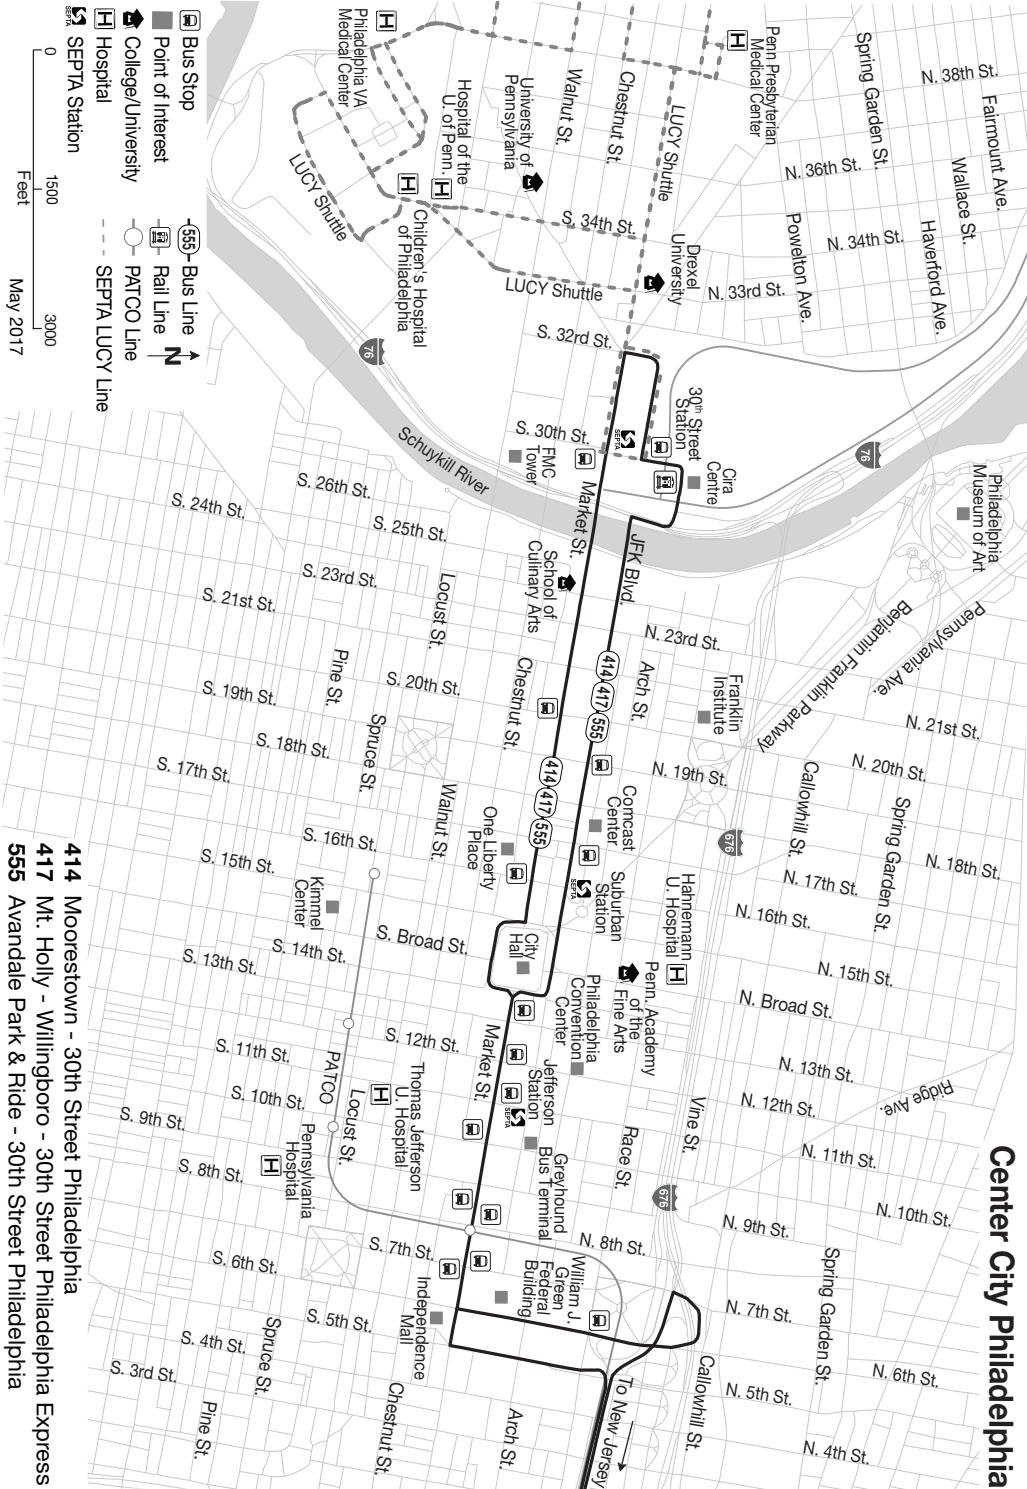

414 Moorestown - 30th Street Philadelphia
417 Mt. Holly - Willingboro - 30th Street Philadelphia Express
555 Avandale Park & Ride - 30th Street Philadelphia

Center City Philadelphia