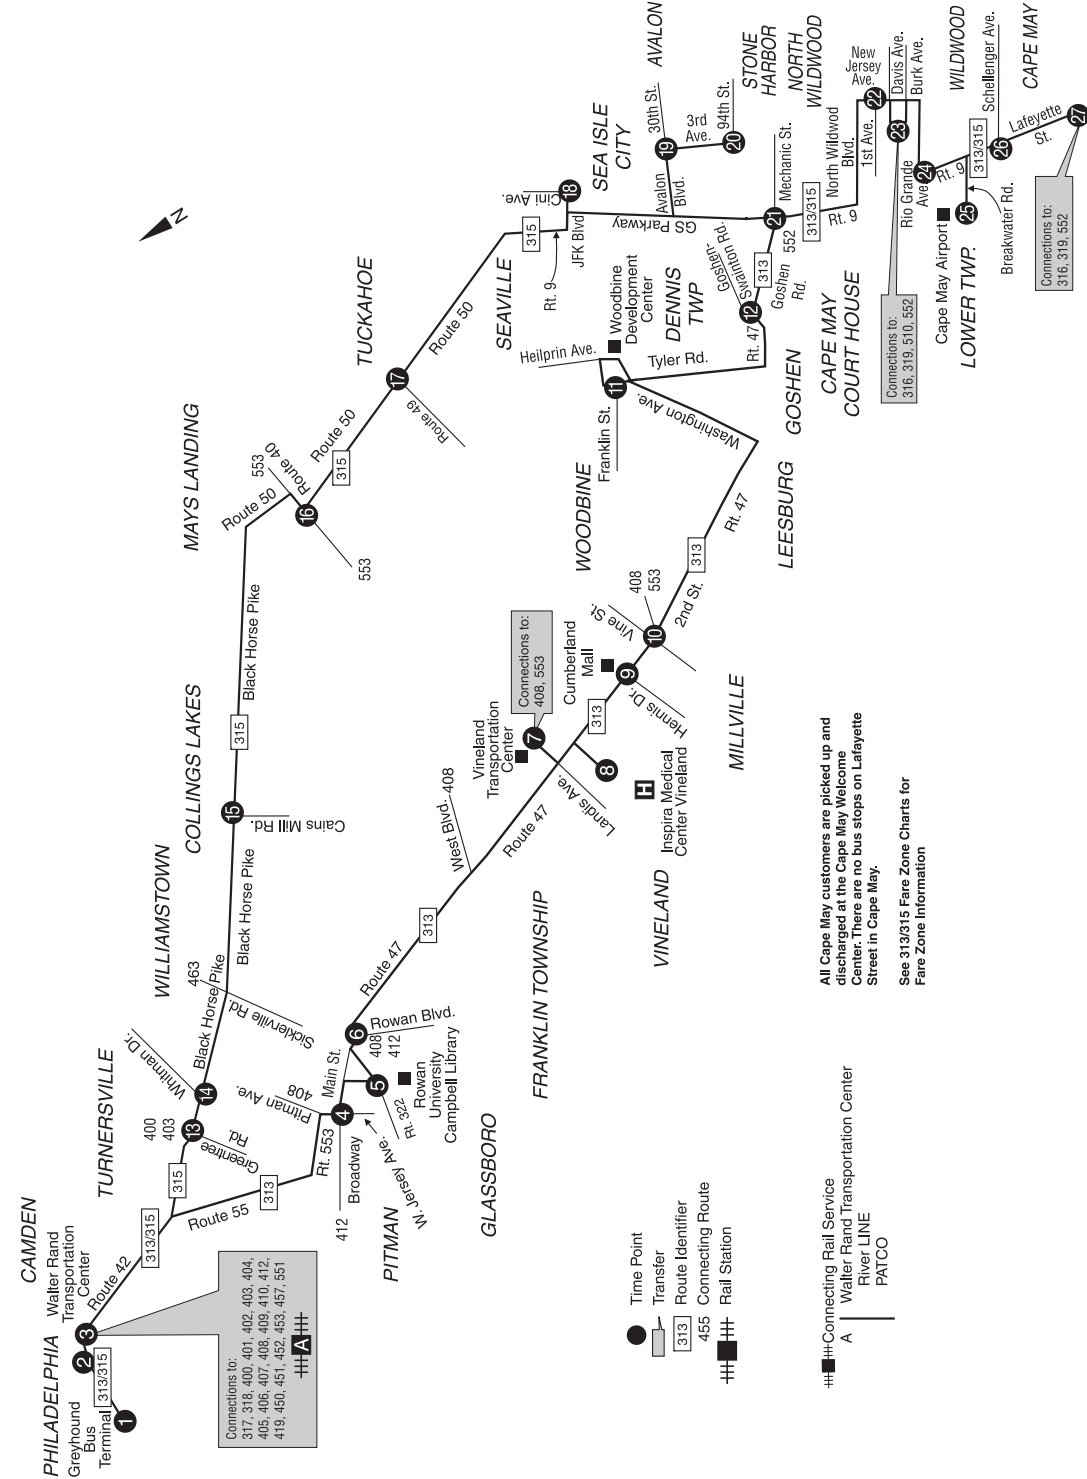

315 Daily

CAPE MAY Cape May Welcome Ctr. - Lafayette Street	LOWER TOWNSHIP RT-109 at Schellenger Landing	LOWER TWP. - Cape May Airport Hornet Rd. at Rainger Rd.	RIO GRANDE RT-47 at 1st St (Dunkin Donuts Bus Stop)	WILDWOOD Wildwood Bus Terminal Arrival	WILDWOOD Wildwood Bus Terminal	NORTH WILDWOOD New Jersey Ave. at 1st Ave.	CAPE MAY COURT HOUSE Main St. at Mechanic St.	AVALON Ocean Dr. at Avalon Blvd.	STONE HARBOR 3rd Ave. at 94th St.	AVALON Ocean Dr. at 30th St.	SEA ISLE CITY JFK Blvd. at Cnt Ave.	TUCKAHOE RT-50 at Reading Ave./School House Ln.	MAYS LANDING RT-50 at US-40	COLLINGS LAKES Black Horse Pike at Cains Mill Rd.	TURNERSVILLE Black Horse Pike at Greentree Rd.	CAMDEN - Walter Rand Transportation Center Broadway in front of WRTC	PHILADELPHIA Greyhound Terminal -10th St./Filbert St.
MAP REFERENCE																	
27	26	25	24	23	23	22	21	19	20	19	18	17	16	15	13	3	1
610	617	627	636	646	651	700	712	727	736	747	805	825	841	902	926	945	957
1053	1100	1110	1119	1129	1134	1143	1155	1210	1219	1230	1248	108	124	145	209	228	240
425	432	441	448	458	506	515	527	541	550	601	619	639	655	716	740	759	809

313 PHILADELPHIA - WILDWOOD - CAPE MAY VIA ROUTE 47
315 PHILADELPHIA - WILDWOOD - CAPE MAY VIA BLACK HORSE PIKE

All Cape May customers are picked up and discharged at the Cape May Welcome Center. There are no bus stops on Lafayette Street in Cape May.
See 313/315 Fare Zone Charts for Fare Zone Information